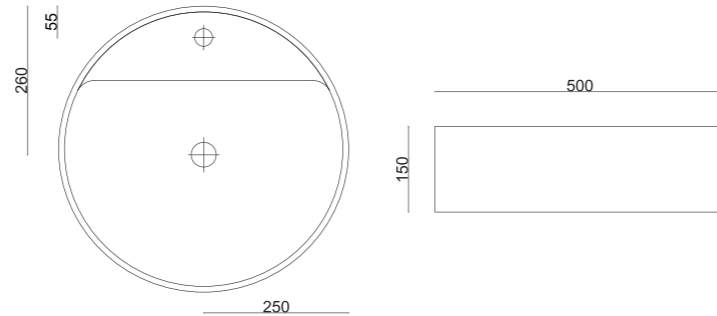

TERRA® BASIN

S-2023L-T-1

Countertop Basin with Faucet

Size: 50x50cm