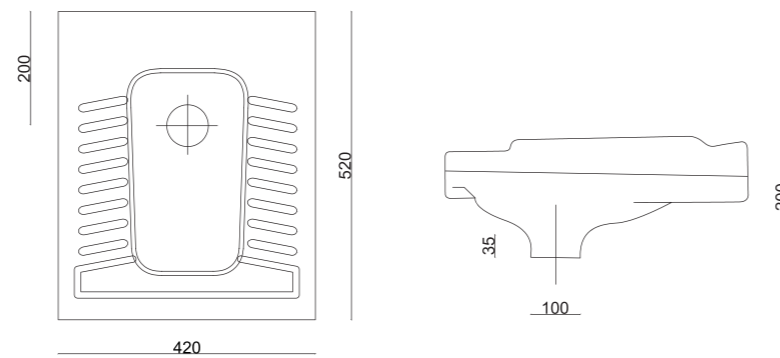

ÇEVRE TOILET STONE | S-2023A-C-2

Alaturka Toilet Stone [Turquoise]

Sizes: 42x52cm, 50x60cm

ÇEVRE TOILET STONE | S-2023A-C-3

Alaturka Toilet Stone [Yellow]

Sizes: 42x52cm, 50x60cm

ÇEVRE TOILET STONE | S-2023A-C-4

Alaturka Toilet Stone [Orange]

Sizes: 42x52cm, 50x60cm

ÇEVRE TOILET STONE | S-2023A-C-5

Alaturka Toilet Stone [Red]

Sizes: 42x52cm, 50x60cm

ÇEVRE TOILET STONE | S-2023A-C-6

Alaturka Toilet Stone [Cobalt Blue]

Sizes: 42x52cm, 50x60cm

ÇEVRE TOILET STONE | S-2023A-C-7

Alaturka Toilet Stone [Black]

Sizes: 42x52cm, 50x60cm