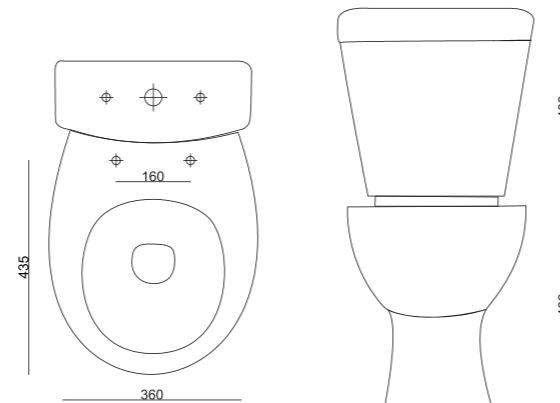

Bottom Exit Toilet [Red]

Size: 36x43cm

DESNA TOILET

S-2023K-D-6

Bottom Exit Toilet [Cobalt Blue]

Size: 36x43cm

DESNA TOILET

S-2023K-D-7

Bottom Exit Toilet [Black]

Size: 36x43cm

DESNA® TOILET

S-2023K-DR-1

Tank-Type Bottom Exit Toilet

Size: 36x43cm

DESNA TOILET | S-2023K-DR-2

Tank-Type Bottom Exit Toilet [Turquoise]

Size: 36x43cm

DESNA TOILET | S-2023K-DR-3

Tank-Type Bottom Exit Toilet [Yellow]

Size: 36x43cm

DESNA TOILET | S-2023K-DR-4

Tank-Type Bottom Exit Toilet [Orange]

Size: 36x43cm

DESNA TOILET | S-2023K-DR-5