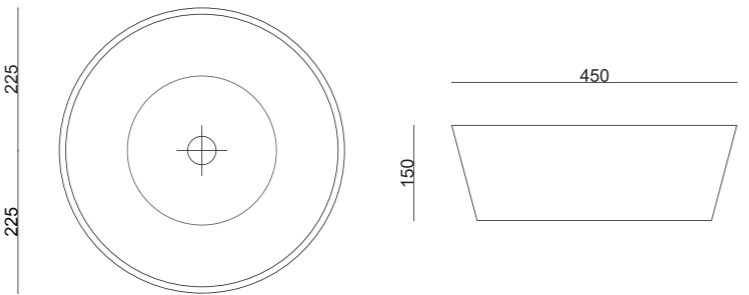

LILA® BASIN

S-2023L-LI-1

Countertop Basin without Faucet

Size: 45x45cm