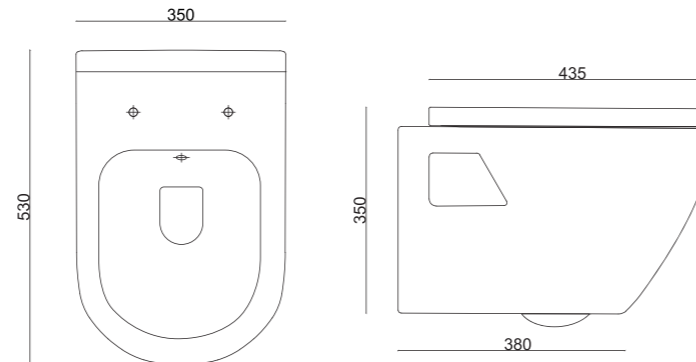

LENA® TOILET

S-2023K-L-1

Oval Wall-Hung Toilet

Size: 35x53cm