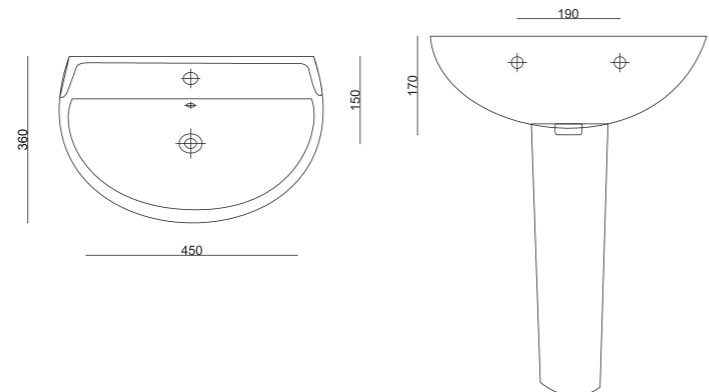

S-2023L-AY-1

Half Pedestal Basin

Size: 36x45cm

ARAS BASIN | S-2023L-AK-2
 Column Pedestal Basin [Turquoise]
Sizes: 36x45cm, 40x50cm, 45x55cm, 50x60cm

ARAS BASIN | S-2023L-AK-3
 Column Pedestal Basin [Yellow]
Sizes: 36x45cm, 40x50cm, 45x55cm, 50x60cm

ARAS BASIN | S-2023L-AK-4
 Column Pedestal Basin [Orange]
Sizes: 36x45cm, 40x50cm, 45x55cm, 50x60cm

ARAS BASIN | S-2023L-AK-5
 Column Pedestal Basin [Red]
Sizes: 36x45cm, 40x50cm, 45x55cm, 50x60cm

ARAS BASIN | S-2023L-AK-6
 Column Pedestal Basin [Cobalt Blue]
Sizes: 36x45cm, 40x50cm, 45x55cm, 50x60cm

ARAS BASIN | S-2023L-AK-7
 Column Pedestal Basin [Black]
Sizes: 36x45cm, 40x50cm, 45x55cm, 50x60cm

ARAS® BASIN

S-2023L-AK-1

Column Pedestal Basin

Size: 36x45cm

LUNA BASIN | S-2023L-L-2
 Countertop Basin with Faucet [Turquoise]
 Size: 45x65cm