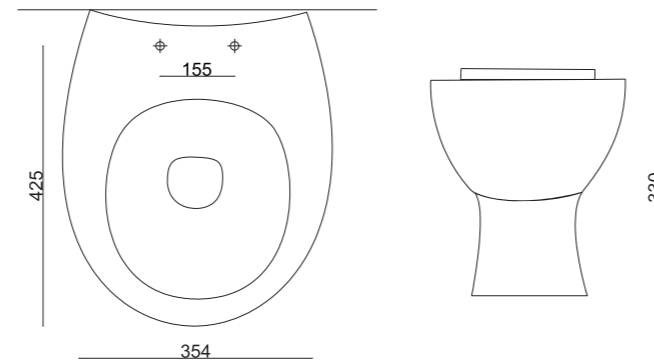

TARA® BASIN

S-2023L-TA-1

Countertop Basin

Size: 40x50cm

Adding Comfort to Needs: Western-Style Details

Toilet & Cisterns

During archaeological excavations, seated toilets have been discovered in the bath areas belonging to the Hittite Civilization, which dates back approximately 4000 years ago. Inspired by the legacy left by civilizations, modern Western-style toilets have been developed, leading to comfort-oriented designs.

Bottom Exit Toilet

Size: 36x43cm

DESNA TOILET

S-2023K-D-2

Bottom Exit Toilet [Turquoise]

Size: 36x43cm

DESNA TOILET

S-2023K-D-3