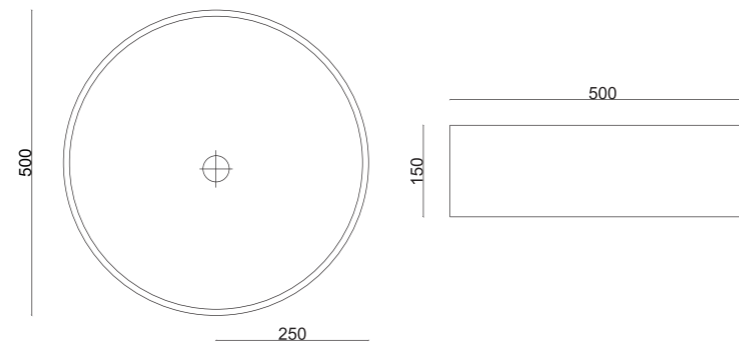

TERRA® BASIN

S-2023L-TB-1

Countertop Basin without Faucet

Size: 50x50cm