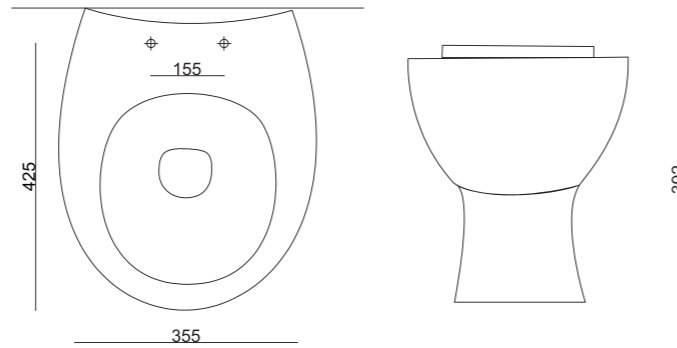

DESNA TOILET | S-2023K-D-9

Rear Exit Toilet [Turquoise]

Size: 36x43cm

DESNA TOILET | S-2023K-D-10

Rear Exit Toilet [Yellow]

Size: 36x43cm

DESNA TOILET | S-2023K-D-11

Rear Exit Toilet [Orange]

Size: 36x43cm

DESNA TOILET | S-2023K-D-12

Rear Exit Toilet [Red]

Size: 36x43cm

DESNA TOILET | S-2023K-D-13

Rear Exit Toilet [Cobalt Blue]

Size: 36x43cm

DESNA TOILET | S-2023K-D-14

Rear Exit Toilet [Black]

Size: 36x43cm