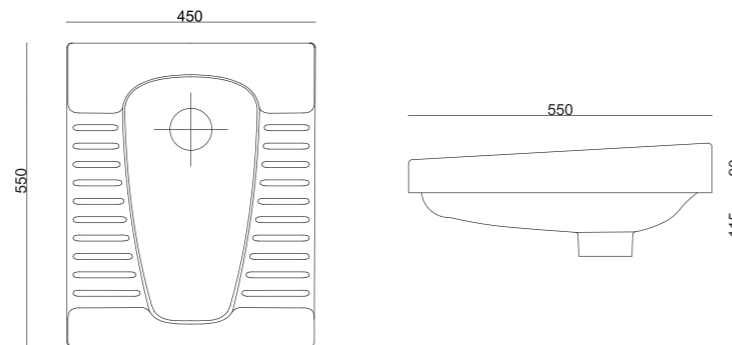

Size: 50x60cm

GÜNEŞ TOILET STONE | S-2023A-G-7

Alaturka Toilet Stone [Black]

Size: 50x60cm

ARAP® TOILET STONE

S-2023A-A-1

Alaturka Toilet Stone

Size: 45x55cm