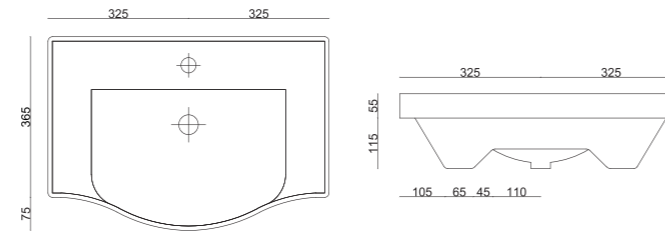

HERA® BASIN

S-2023L-H-1

Countertop Basin with Shelves

Size: 45x65cm