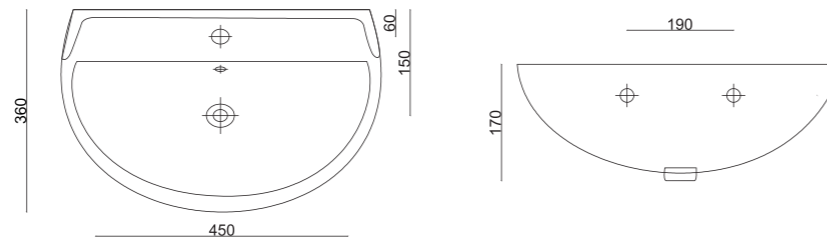

ARAS BASIN | S-2023L-A-2
Single Basin with Faucet [Turquoise]
Sizes: 36x45cm, 40x50cm, 45x55cm, 50x60cm

ARAS BASIN | S-2023L-A-3
Single Basin with Faucet [Yellow]
Sizes: 36x45cm, 40x50cm, 45x55cm, 50x60cm

ARAS BASIN | S-2023L-A-4
Single Basin with Faucet [Orange]
Sizes: 36x45cm, 40x50cm, 45x55cm, 50x60cm

ARAS BASIN | S-2023L-A-5
Single Basin with Faucet [Red]
Sizes: 36x45cm, 40x50cm, 45x55cm, 50x60cm

ARAS BASIN | S-2023L-A-6
Single Basin with Faucet [Cobalt Blue]
Sizes: 36x45cm, 40x50cm, 45x55cm, 50x60cm

ARAS BASIN | S-2023L-A-7
Single Basin with Faucet [Black]
Sizes: 36x45cm, 40x50cm, 45x55cm, 50x60cm

ARAS® BASIN

S-2023L-A-1

Single Basin with Faucet

Size: 36x45cm

ARAS BASIN | S-2023L-AY-2
Half Pedestal Basin [Turquoise]
Sizes: 36x45cm, 40x50cm, 45x55cm, 50x60cm