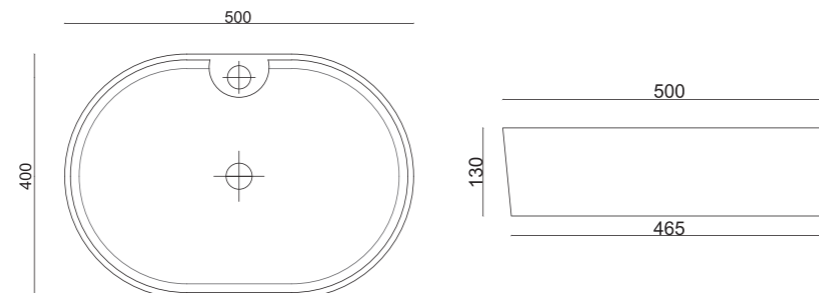

GİLA BASIN | S-2023L-G-4
 Countertop Basin with Faucet [Orange]
 Sizes: 40x50cm, 42x60cm

GİLA BASIN | S-2023L-G-5
 Countertop Basin with Faucet [Red]
 Sizes: 40x50cm, 42x60cm

GİLA BASIN | S-2023L-G-6
 Countertop Basin with Faucet [Cobalt Blue]
 Sizes: 40x50cm, 42x60cm

GİLA BASIN | S-2023L-G-7
 Countertop Basin with Faucet [Black]
 Sizes: 40x50cm, 42x60cm

GİLA® BASIN

S-2023L-G-1

Countertop Basin with Faucet

Size: 40x50cm

GILA BASIN | S-2023L-GB-2
 Countertop Basin without Faucet [Turquoise]
 Sizes: 40x50cm, 42x60cm