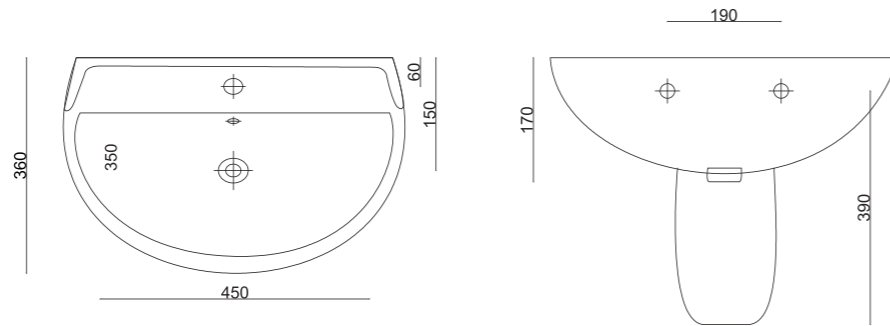

ARAS BASIN | S-2023L-AY-3
Half Pedestal Basin [Yellow]
Sizes: 36x45cm, 40x50cm, 45x55cm, 50x60cm

ARAS BASIN | S-2023L-AY-4
Half Pedestal Basin [Orange]
Sizes: 36x45cm, 40x50cm, 45x55cm, 50x60cm

ARAS BASIN | S-2023L-AY-5
Half Pedestal Basin [Red]
Sizes: 36x45cm, 40x50cm, 45x55cm, 50x60cm

ARAS BASIN | S-2023L-AY-6
Half Pedestal Basin [Cobalt Blue]
Sizes: 36x45cm, 40x50cm, 45x55cm, 50x60cm

ARAS BASIN | S-2023L-AY-7
Half Pedestal Basin [Black]
Sizes: 36x45cm, 40x50cm, 45x55cm, 50x60cm

ARAS® BASIN

S-2023L-AY-1

Half Pedestal Basin

Size: 36x45cm

ARAS BASIN | S-2023L-AK-2
 Column Pedestal Basin [Turquoise]
Sizes: 36x45cm, 40x50cm, 45x55cm, 50x60cm

ARAS BASIN | S-2023L-AK-3
 Column Pedestal Basin [Yellow]
Sizes: 36x45cm, 40x50cm, 45x55cm, 50x60cm