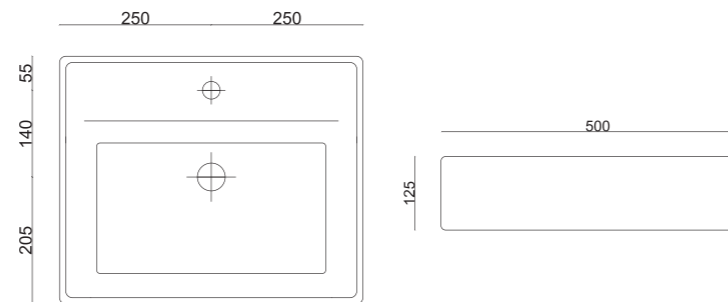

NOVA® BASIN

S-2023L-N-1

Countertop Basin with Faucet

Size: 40x50cm