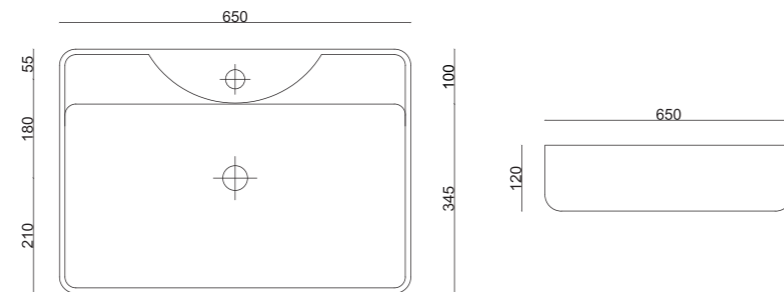

LUNA® BASIN

S-2023L-L-1

Countertop Basin with Faucet

Size: 45x65cm