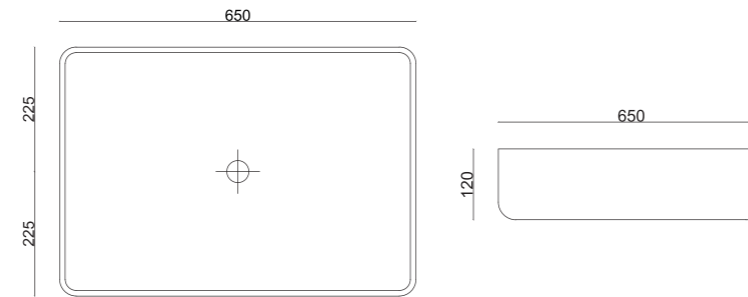

LUNA® BASIN

S-2023L-LB-1

Countertop Basin without Faucet

Size: 45x65cm