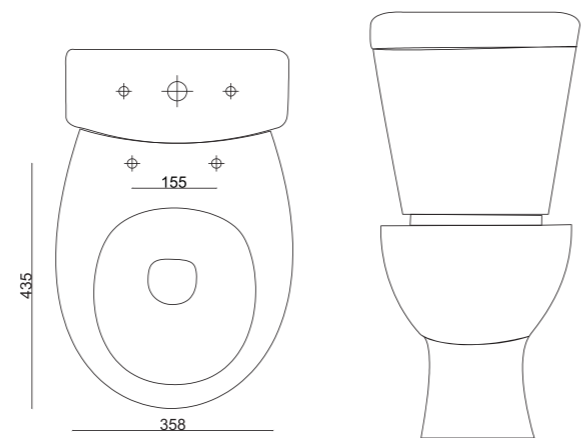

DESNA TOILET | S-2023K-DR-9

Tank-Type Rear Exit Toilet [Turquoise]

Size: 36x43cm

DESNA TOILET | S-2023K-DR-11

Tank-Type Rear Exit Toilet [Orange]

Size: 36x43cm

DESNA TOILET | S-2023K-DR-13

Tank-Type Rear Exit Toilet [Cobalt Blue]

Size: 36x43cm

DESNA TOILET | S-2023K-DR-10

Tank-Type Rear Exit Toilet [Yellow]

Size: 36x43cm

DESNA TOILET | S-2023K-DR-12

Tank-Type Rear Exit Toilet [Red]

Size: 36x43cm

DESNA TOILET | S-2023K-DR-14

Tank-Type Rear Exit Toilet [Black]

Size: 36x43cm