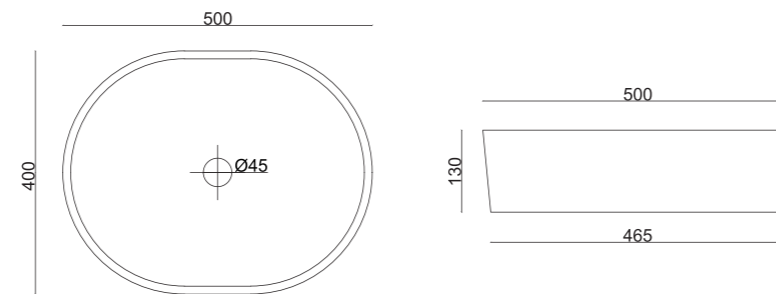

GILA® BASIN

S-2023L-GB-1

Countertop Basin without Faucet

Size: 40x50cm