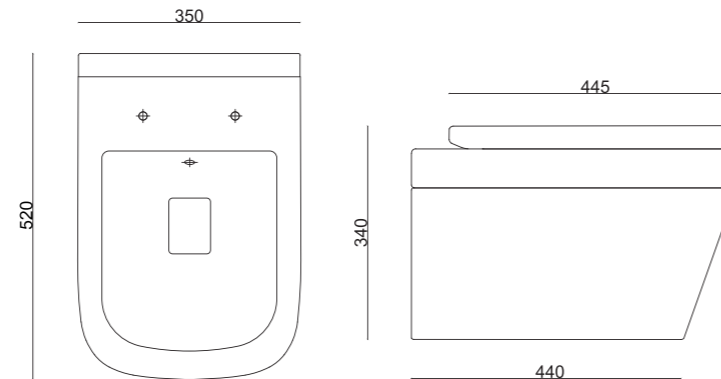

TETRA TOILET

S-2023K-T-2

Square Wall-Hung Toilet [Turquoise]

Size: 35x52cm

TETRA TOILET

S-2023K-T-3

Square Wall-Hung Toilet [Yellow]

Size: 35x52cm

TETRA TOILET

S-2023K-T-4

Square Wall-Hung Toilet [Orange]

Size: 35x52cm

TETRA TOILET

S-2023K-T-5

Square Wall-Hung Toilet [Red]

Size: 35x52cm

TETRA TOILET

S-2023K-T-6

Square Wall-Hung Toilet [Cobalt Blue]

Size: 35x52cm

TETRA TOILET

S-2023K-T-7

Square Wall-Hung Toilet [Black]

Size: 35x52cm