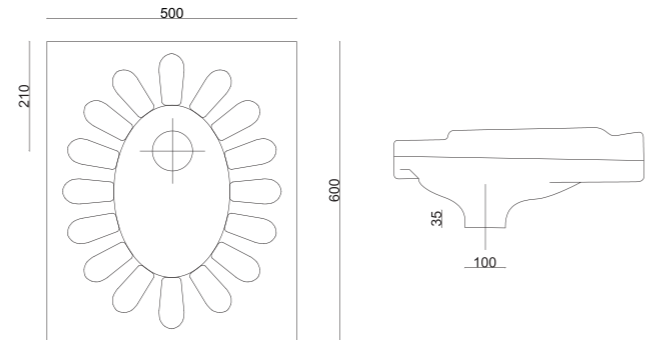

GÜNEŞ TOILET STONE | S-2023A-G-2

Alaturka Toilet Stone [Turquoise]

Size: 50x60cm

GÜNEŞ TOILET STONE | S-2023A-G-3

Alaturka Toilet Stone [Yellow]

Size: 50x60cm

GÜNEŞ TOILET STONE | S-2023A-G-4

Alaturka Toilet Stone [Orange]

Size: 50x60cm

GÜNEŞ TOILET STONE | S-2023A-G-5

Alaturka Toilet Stone [Red]

Size: 50x60cm

GÜNEŞ TOILET STONE | S-2023A-G-6

Alaturka Toilet Stone [Cobalt Blue]

Size: 50x60cm

GÜNEŞ TOILET STONE | S-2023A-G-7

Alaturka Toilet Stone [Black]

Size: 50x60cm