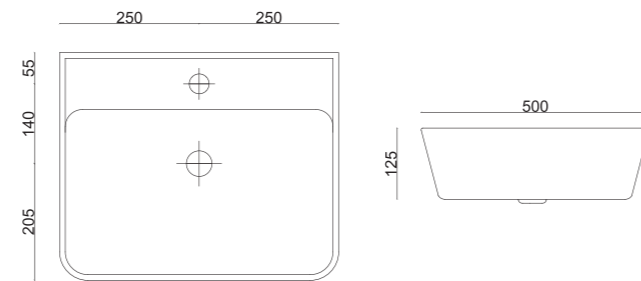

TARA® BASIN

S-2023L-TA-1

Countertop Basin

Size: 40x50cm